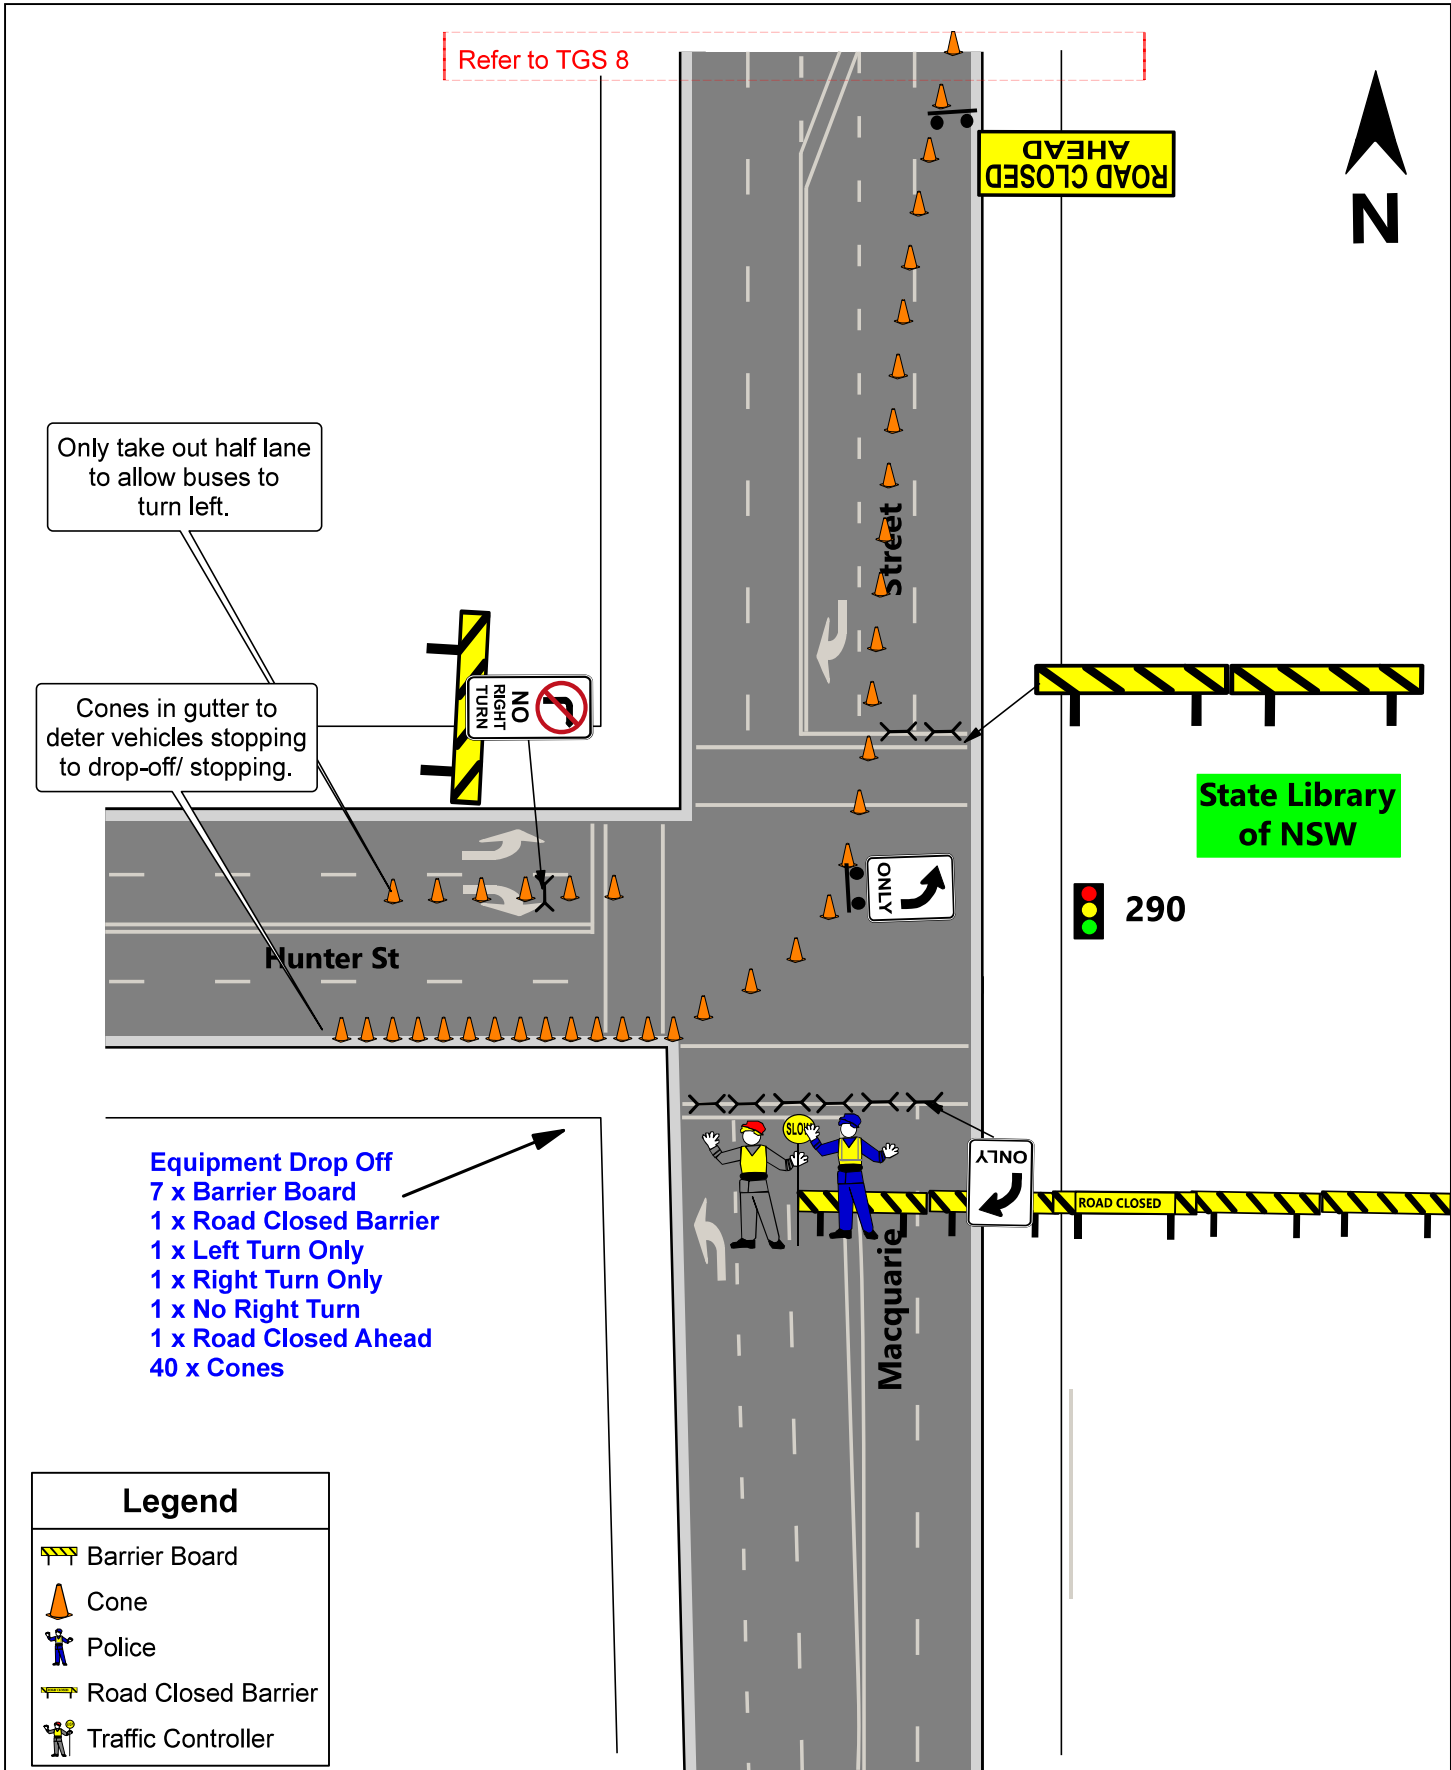

TGS No.:		7			Full Closure of Hunter St at Macquarie St, Sydney		Sun 14 May 2023	
AGENCY	STAFF NO.	PRIMARY TASK	SECONDARY TASK	TIMES	Mother's Day Classic - SYD			
TfNSW		Monitor road closures.			Date Updated:	10/02/23	Prepared By: Julian Sanderson Event & Sports Projects Australia Pty Ltd (ESPA) NSW Safe Work Card PWZ TMP TCT 0038206.	
POLICE	1	Maintain Closure		0600-1000				
TRAFFIC CONTROLLER	1	Supply & setup barricades & signs	Maintain Closure	0600-1000	Scale:	Not to Scale