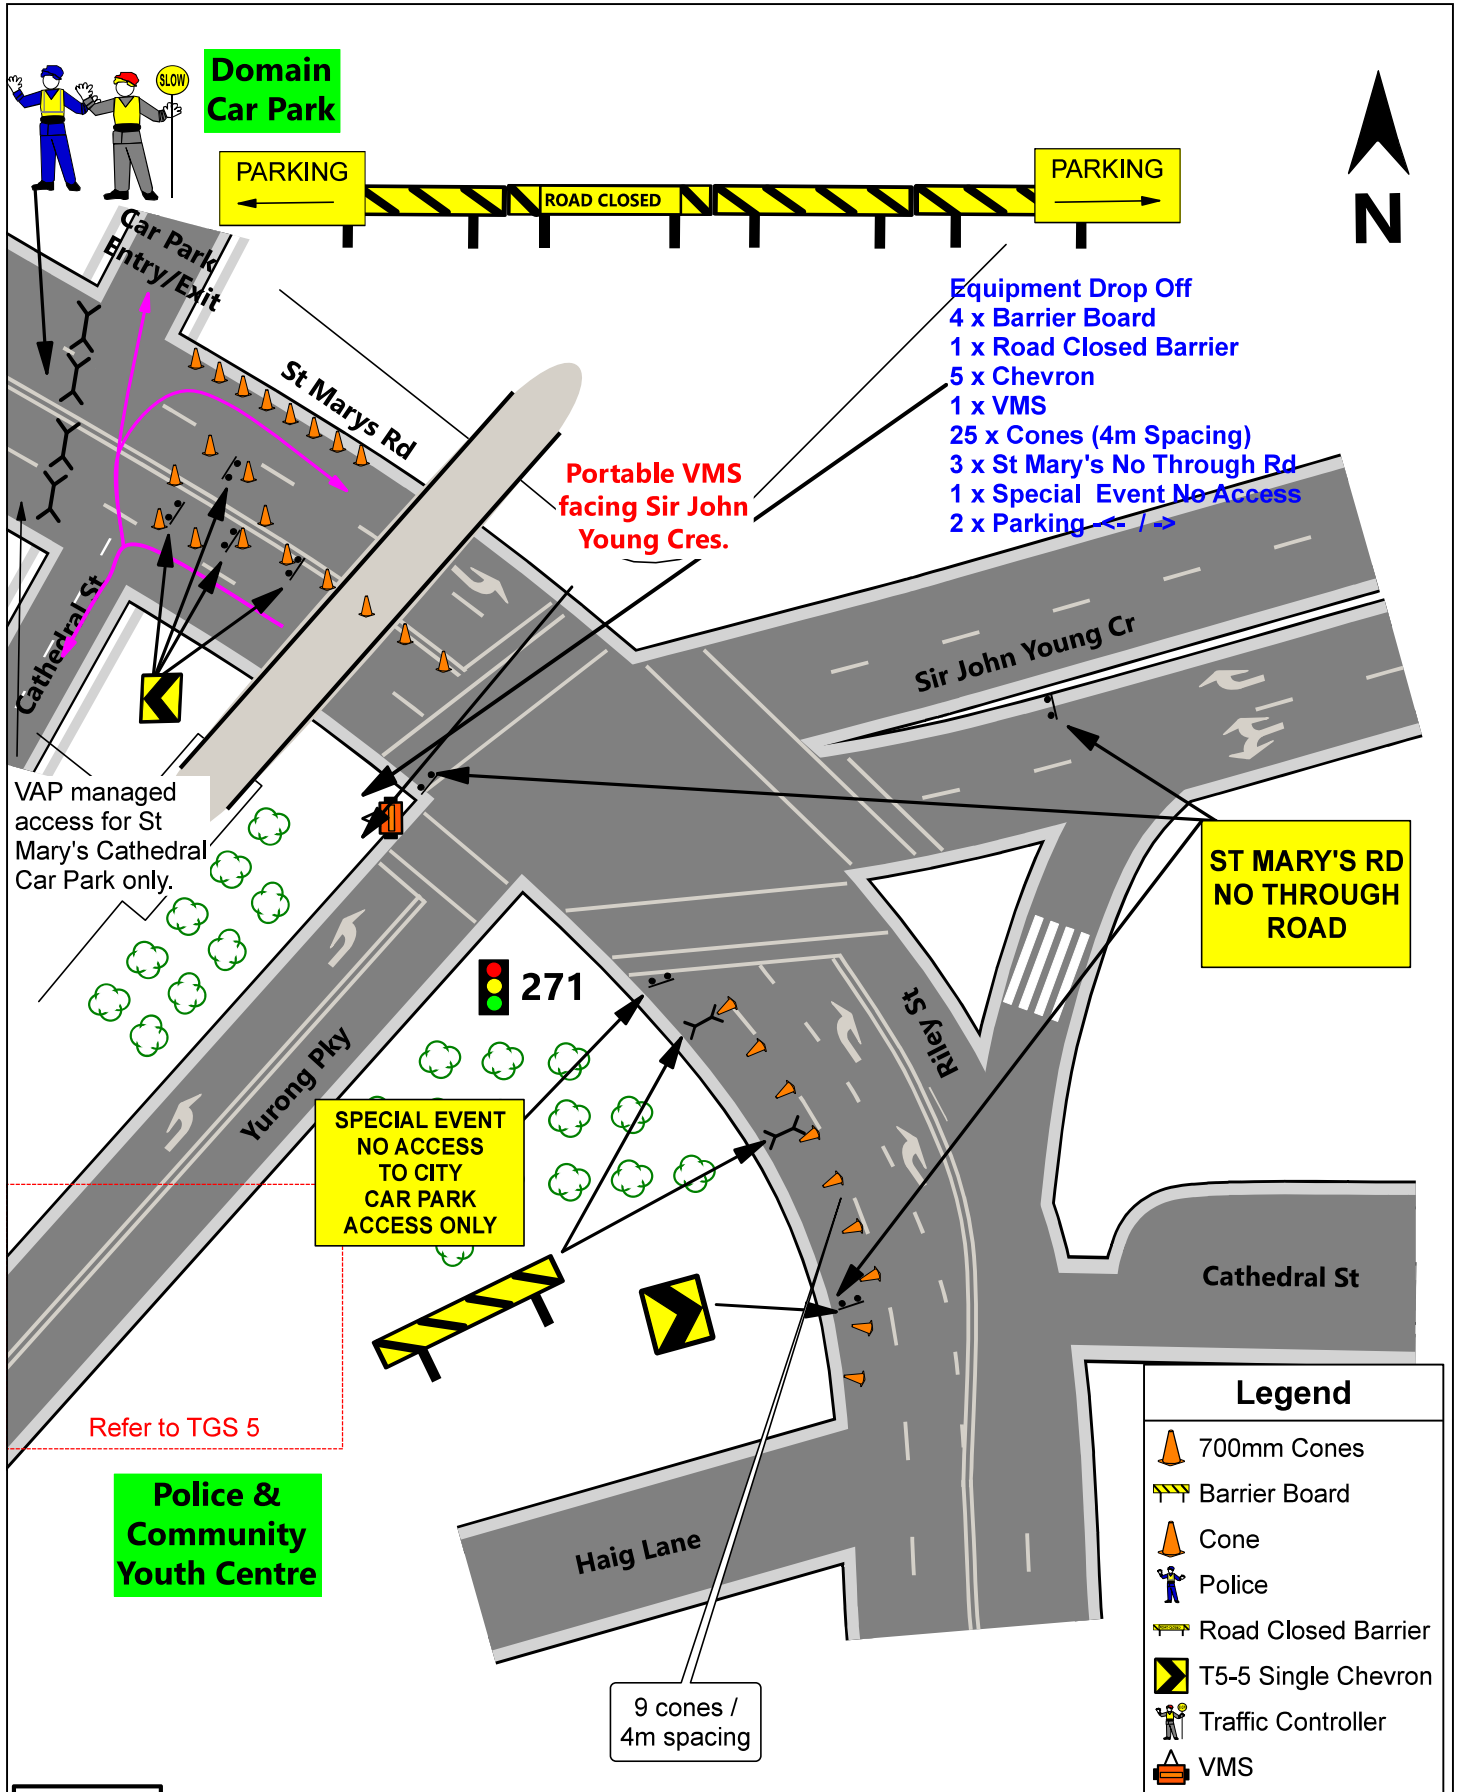

TGS No.: 3A		St Marys Rd, Riley St & Sir John Young Cr, Sydney			Sun 14 May 2023		
AGENCY	STAFF NO.	PRIMARY TASK	SECONDARY TASK	TIMES	Mother's Day Classic - SYD		
TfNSW		Assist with road closures.			Date Updated:	10/02/23	Prepared By: Julian Sanderson Event & Sports Projects Australia Pty Ltd (ESPA) NSW Safe Work Card PWZ TMP TCT 0038206.
POLICE	1	Screen Vehicles, Cathedral St Carpark, & VAP only	Monitor traffic flow	0600-1000			
TRAFFIC CONTROLLER	1	Supply & setup barricades & signs	Monitor traffic Flow	0600-1000	Scale:	Not to Scale	

THIS PLAN IS THE PROPERTY OF ESPA AND IS NOT TRANSFERABLE OR TO BE COPIED OR REPRODUCED WITHOUT WRITTEN CONSENT FROM THE AUTHOR. THIS PLAN IS ONLY VALID FOR REGULATORY APPROVAL WHEN SUBMITTED BY ESPA. THIS PLAN IS FOR ONE-OFF USE ONLY FOR THE EVENT/JOB/DATE SPECIFIED.