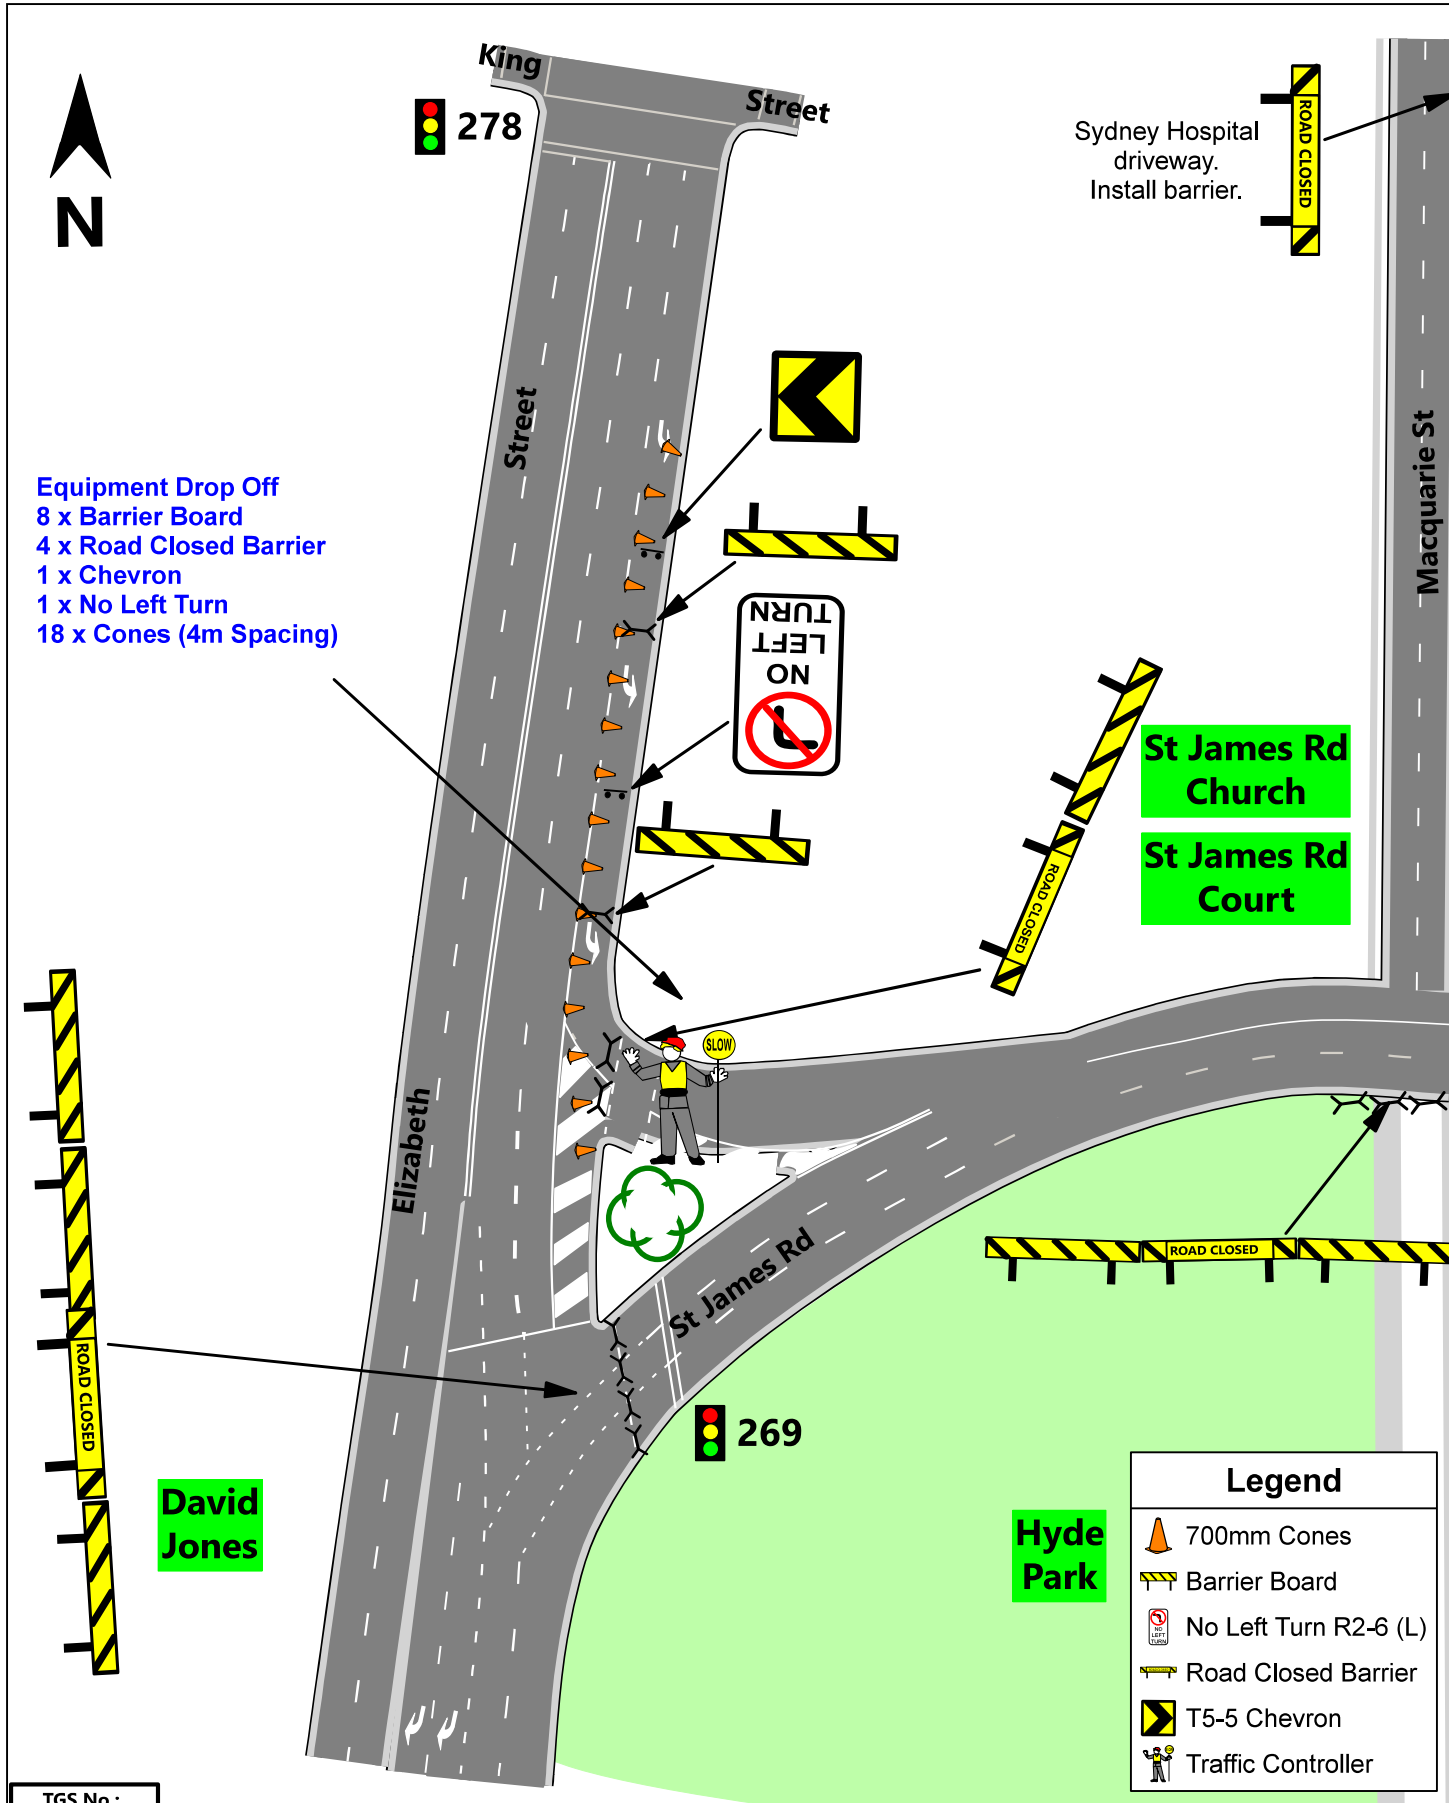

Equipment Drop Off
8 x Barrier Board
4 x Road Closed Barrier
1 x Chevron
1 x No Left Turn
18 x Cones (4m Spacing)

Sydney Hospital driveway.
Install barrier.

St James Rd Church
St James Rd Court

David Jones

Hyde Park

Legend	
	700mm Cones
	Barrier Board
	No Left Turn R2-6 (L)
	Road Closed Barrier
	T5-5 Chevron
	Traffic Controller

TGS No.: 6		Full Road Closure St James Rd at Elizabeth St, Sydney No Left Turn from Elizabeth St southbound into St James Rd.			Sun 14 May 2023		
AGENCY	STAFF NO.	PRIMARY TASK	SECONDARY TASK	TIMES	Mother's Day Classic - SYD		
TfNSW		Assist with road closures.			Date Updated:	10/02/23	
POLICE						Prepared By: Julian Sanderson Event & Sports Projects Australia Pty Ltd (ESPA) NSW Safe Work Card PWZ TMP TCT 0038206.	
TRAFFIC CONTROLLER	1	Deliver signs & implement road closure		0600-1000	Scale:		Not to Scale

THIS PLAN IS THE PROPERTY OF ESPA AND IS NOT TRANSFERABLE OR TO BE COPIED OR REPRODUCED WITHOUT WRITTEN CONSENT FROM THE AUTHOR.
THIS PLAN IS ONLY VALID FOR REGULATORY APPROVAL WHEN SUBMITTED BY ESPA. THIS PLAN IS FOR ONE-OFF USE ONLY FOR THE EVENT/JOB/DATE SPECIFIED.