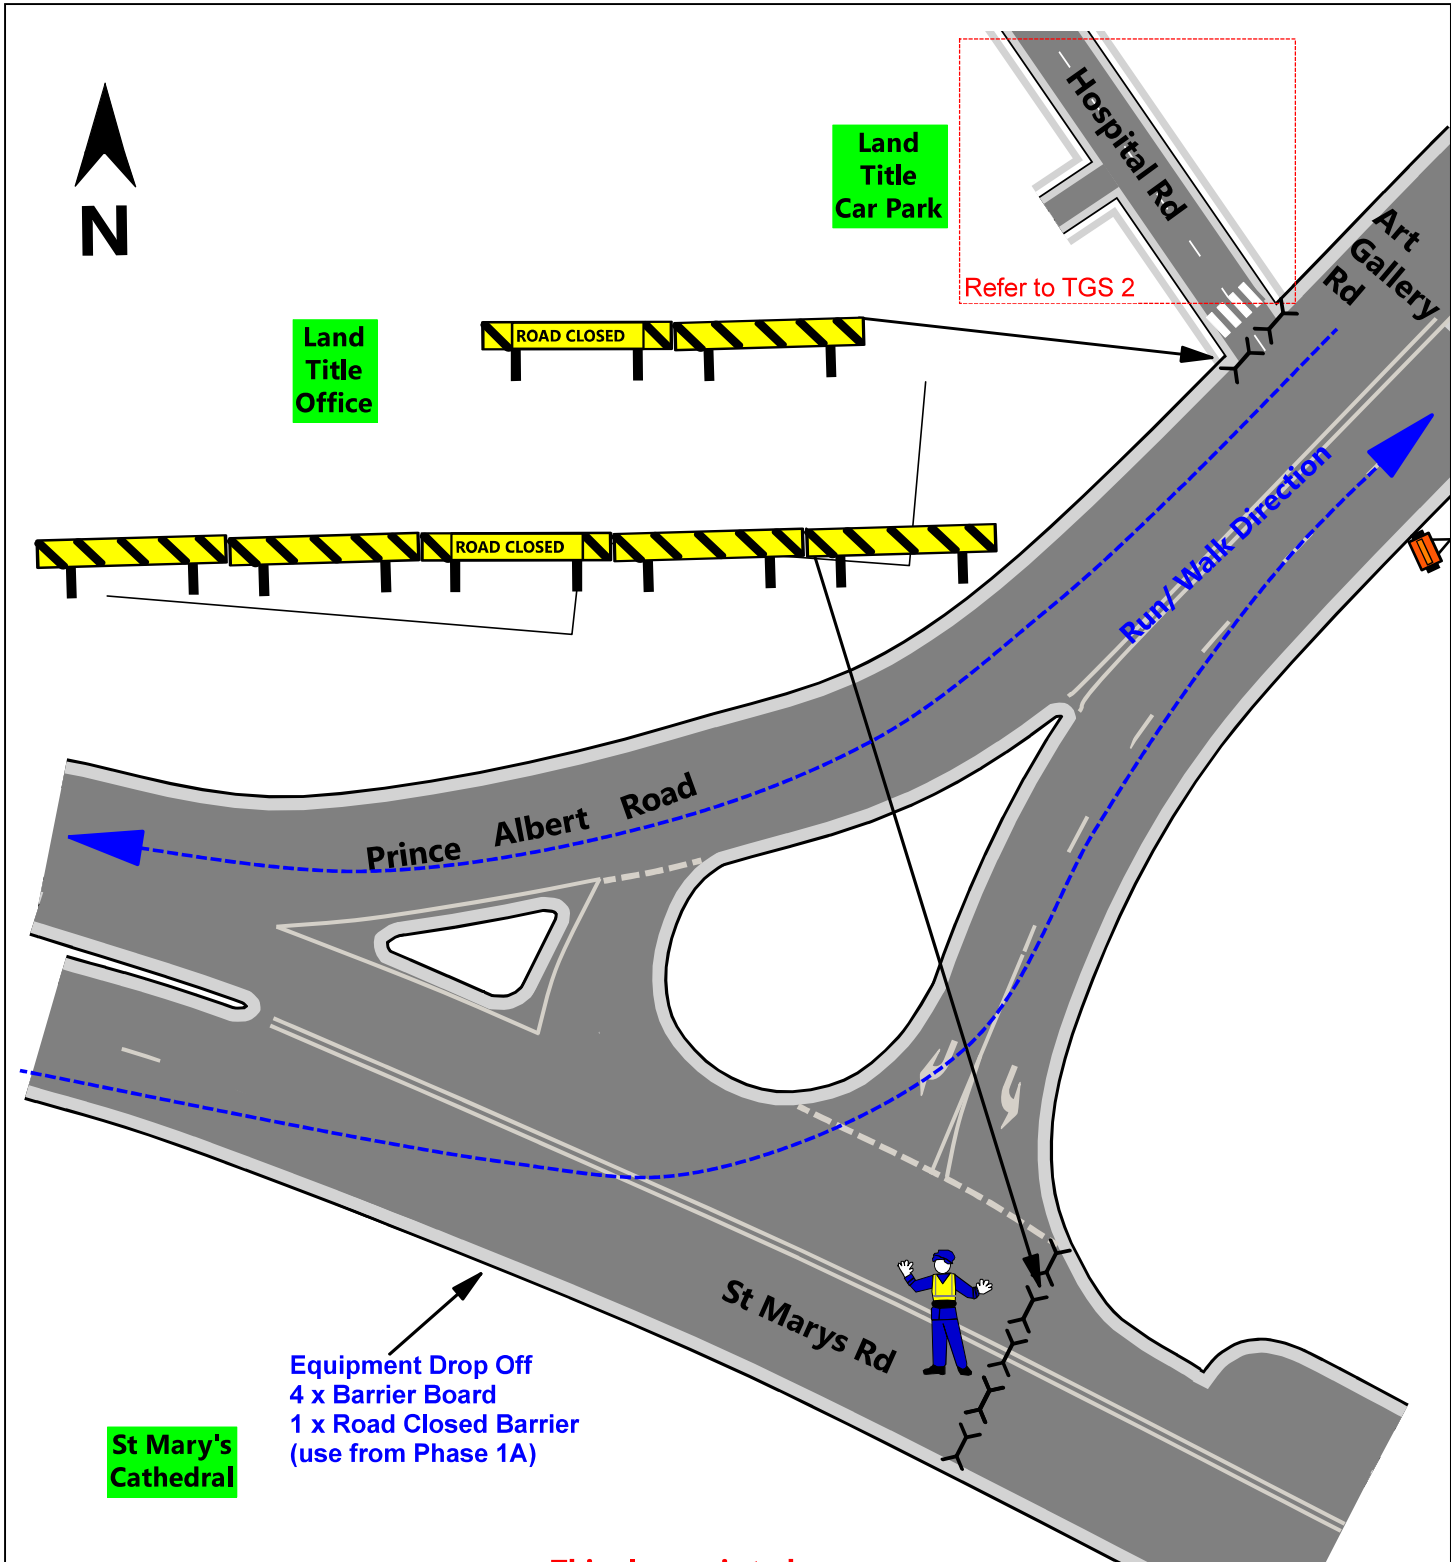

Equipment Drop Off
4 x Barrier Board
1 x Road Closed Barrier
(use from Phase 1A)

This closure is to be undertaken at 6:00am and removed at 10:00am once 1C is implemented

Legend	
	Police
	Road Closed Barrier
	VMS

TGS No.: 1B		Closure of St Mary's Rd at Prince Albert Rd			Sun 14 May 2023	
AGENCY	STAFF NO.	PRIMARY TASK	SECONDARY TASK	TIMES	Mother's Day Classic - SYD	
TfNSW		Assist with road closure			Date Updated: 10/02/23	Prepared By: Julian Sanderson Event & Sports Projects Australia Pty Ltd (ESPA) NSW Safe Work Card PWZ TMP TCT 0038206.
POLICE	1	Implement road closure.		0600-1000		
TRAFFIC CONTROLLER					Scale: Not to Scale	

THIS PLAN IS THE PROPERTY OF ESPA AND IS NOT TRANSFERABLE OR TO BE COPIED OR REPRODUCED WITHOUT WRITTEN CONSENT FROM THE AUTHOR. THIS PLAN IS ONLY VALID FOR REGULATORY APPROVAL WHEN SUBMITTED BY ESPA. THIS PLAN IS FOR ONE-OFF USE ONLY FOR THE EVENT/JOB/DATE SPECIFIED.