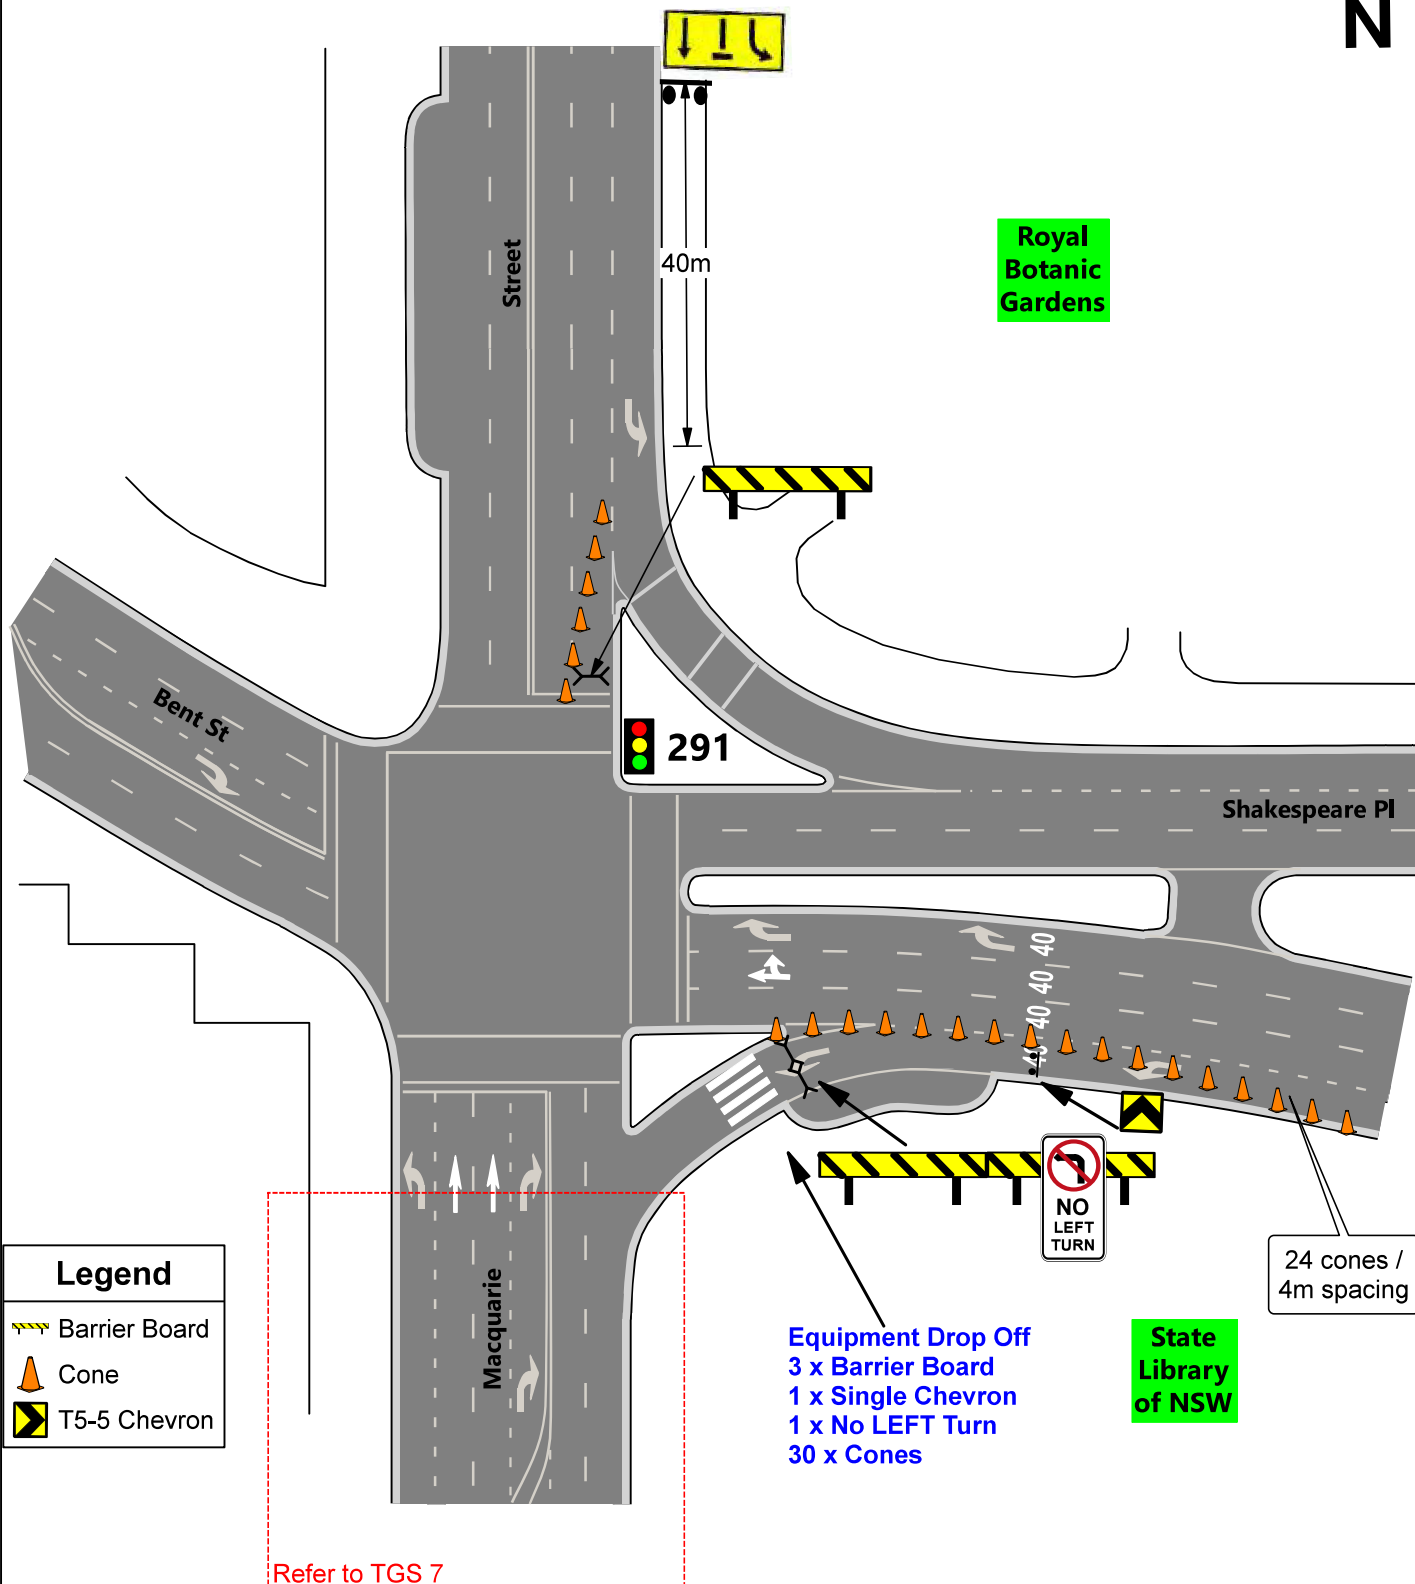

Legend	
	Barrier Board
	Cone
	T5-5 Chevron

Refer to TGS 7

TGS No.: 8		No Left Turn Shakespeare Pl to Macquarie St Westbound. Macquarie St & Shakespeare Pl			Sun 14 May 2023		
AGENCY	STAFF NO.	PRIMARY TASK	SECONDARY TASK	TIMES	Mother's Day Classic - SYD		
TfNSW		Assist with road closures.			Date Updated:	10/02/23	
POLICE						Prepared By: Julian Sanderson Event & Sports Projects Australia Pty Ltd (ESPA) NSW Safe Work Card PWZ TMP TCT 0038206.	
TRAFFIC CONTROLLER		Implement lane closures & maintain		0600-1000	Scale:		Not to Scale

THIS PLAN IS THE PROPERTY OF ESPA AND IS NOT TRANSFERABLE OR TO BE COPIED OR REPRODUCED WITHOUT WRITTEN CONSENT FROM THE AUTHOR. THIS PLAN IS ONLY VALID FOR REGULATORY APPROVAL WHEN SUBMITTED BY ESPA. THIS PLAN IS FOR ONE-OFF USE ONLY FOR THE EVENT/JOB/DATE SPECIFIED.