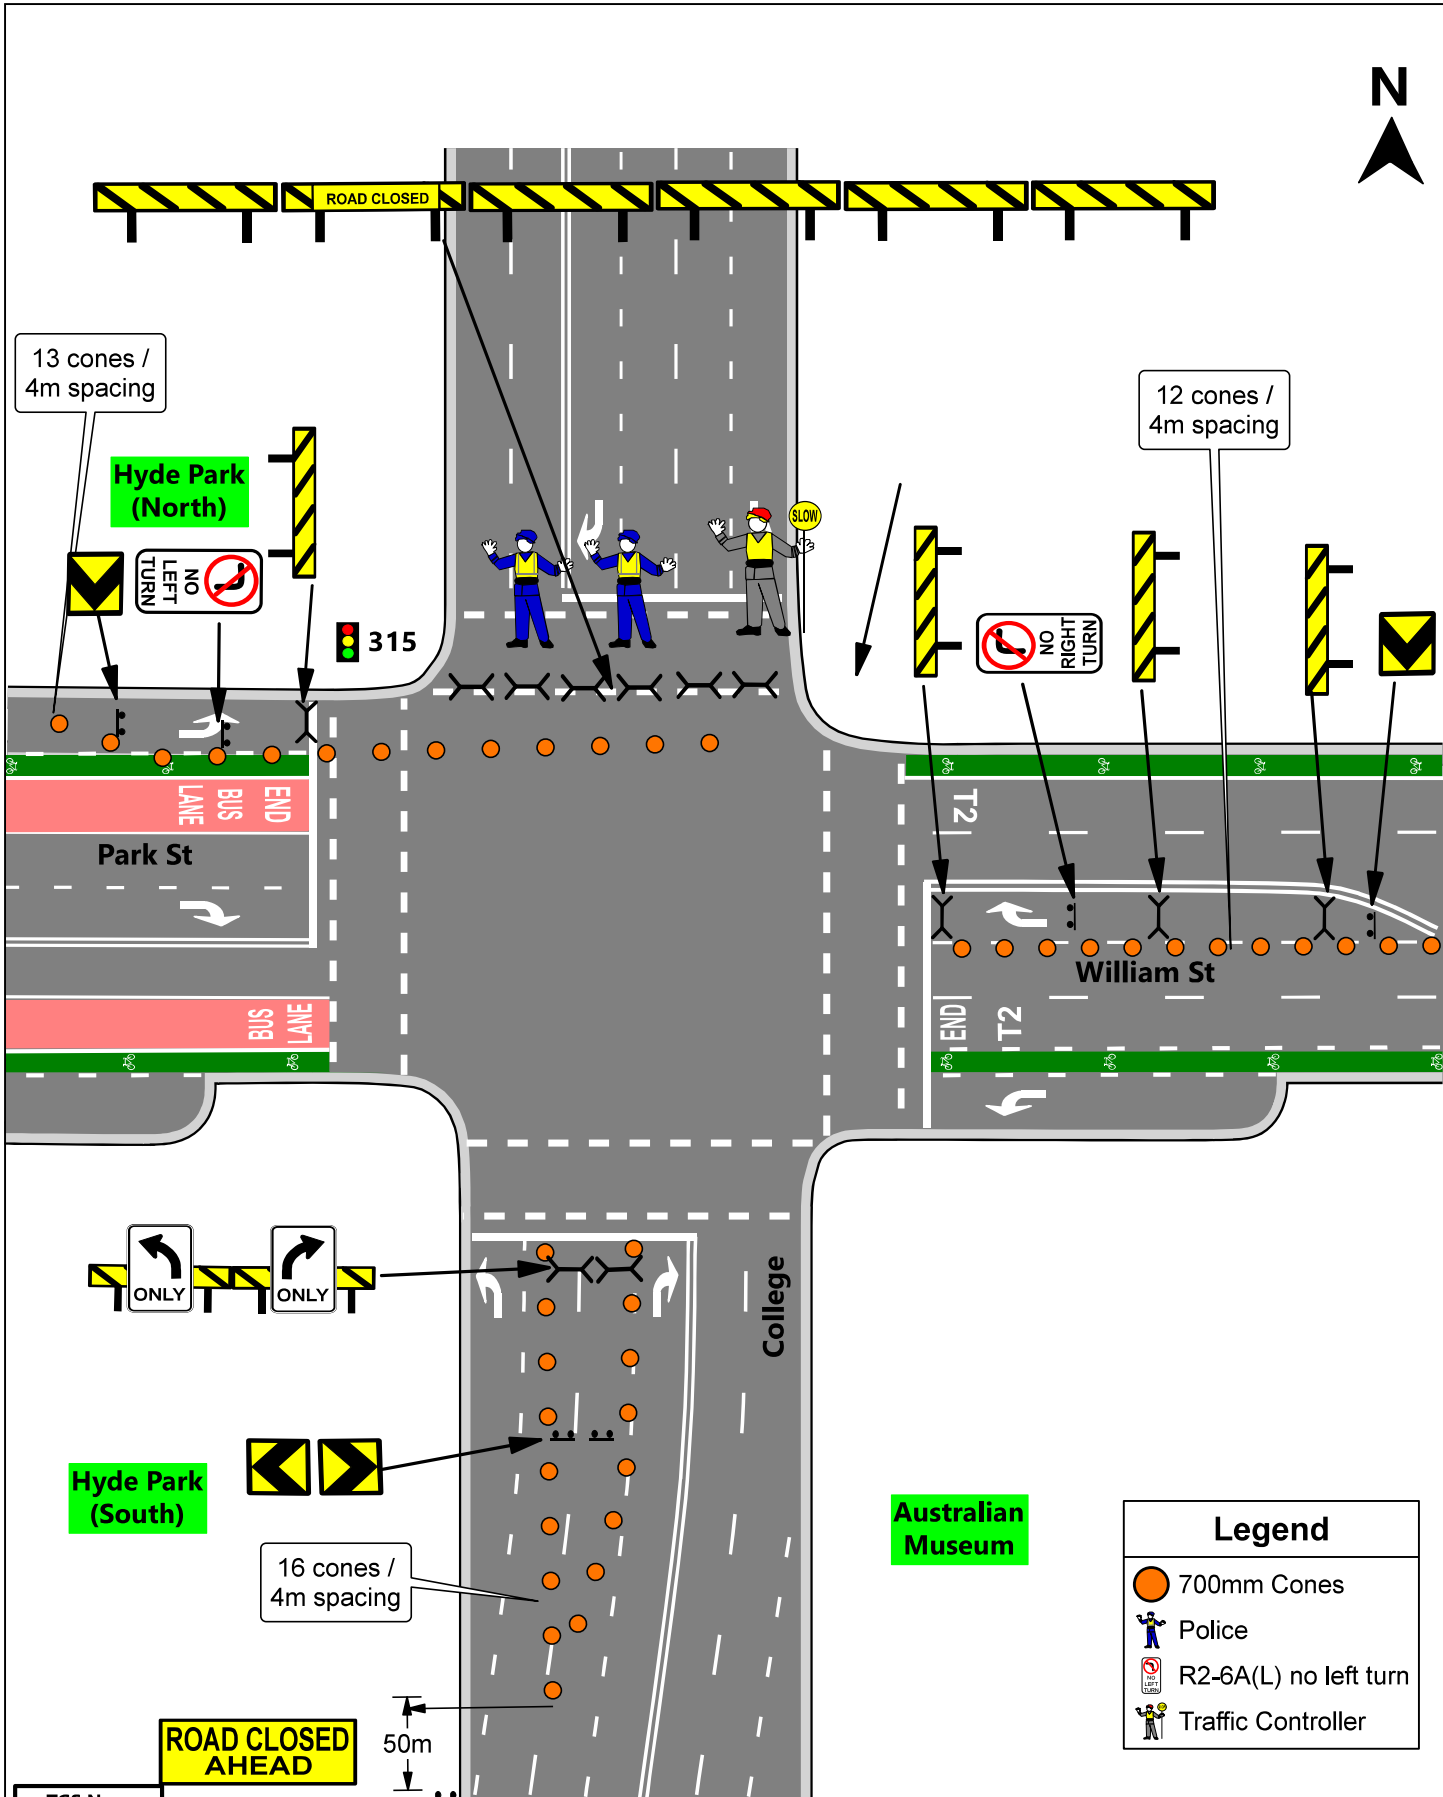

TGS No.: 4		Closure College St at Park and William St, Sydney			Sun 14 May 2023		
AGENCY	STAFF NO.	PRIMARY TASK	SECONDARY TASK	TIMES	Mother's Day Classic - SYD		
TfNSW		Assist with road closures.			Date Updated:	10/02/23	
POLICE	2	Implement Road Closure		0600-1000	Prepared By: Julian Sanderson Event & Sports Projects Australia Pty Ltd (ESPA) NSW Safe Work Card PWZ TMP TCT 0038206.		
TRAFFIC CONTROLLER	1	Supply & setup barricades & signs	Implement Road Closure	0600-1000		Scale:	Not to Scale

THIS PLAN IS THE PROPERTY OF ESPA AND IS NOT TRANSFERABLE OR TO BE COPIED OR REPRODUCED WITHOUT WRITTEN CONSENT FROM THE AUTHOR. THIS PLAN IS ONLY VALID FOR REGULATORY APPROVAL WHEN SUBMITTED BY ESPA. THIS PLAN IS FOR ONE-OFF USE ONLY FOR THE EVENT/JOB/DATE SPECIFIED.