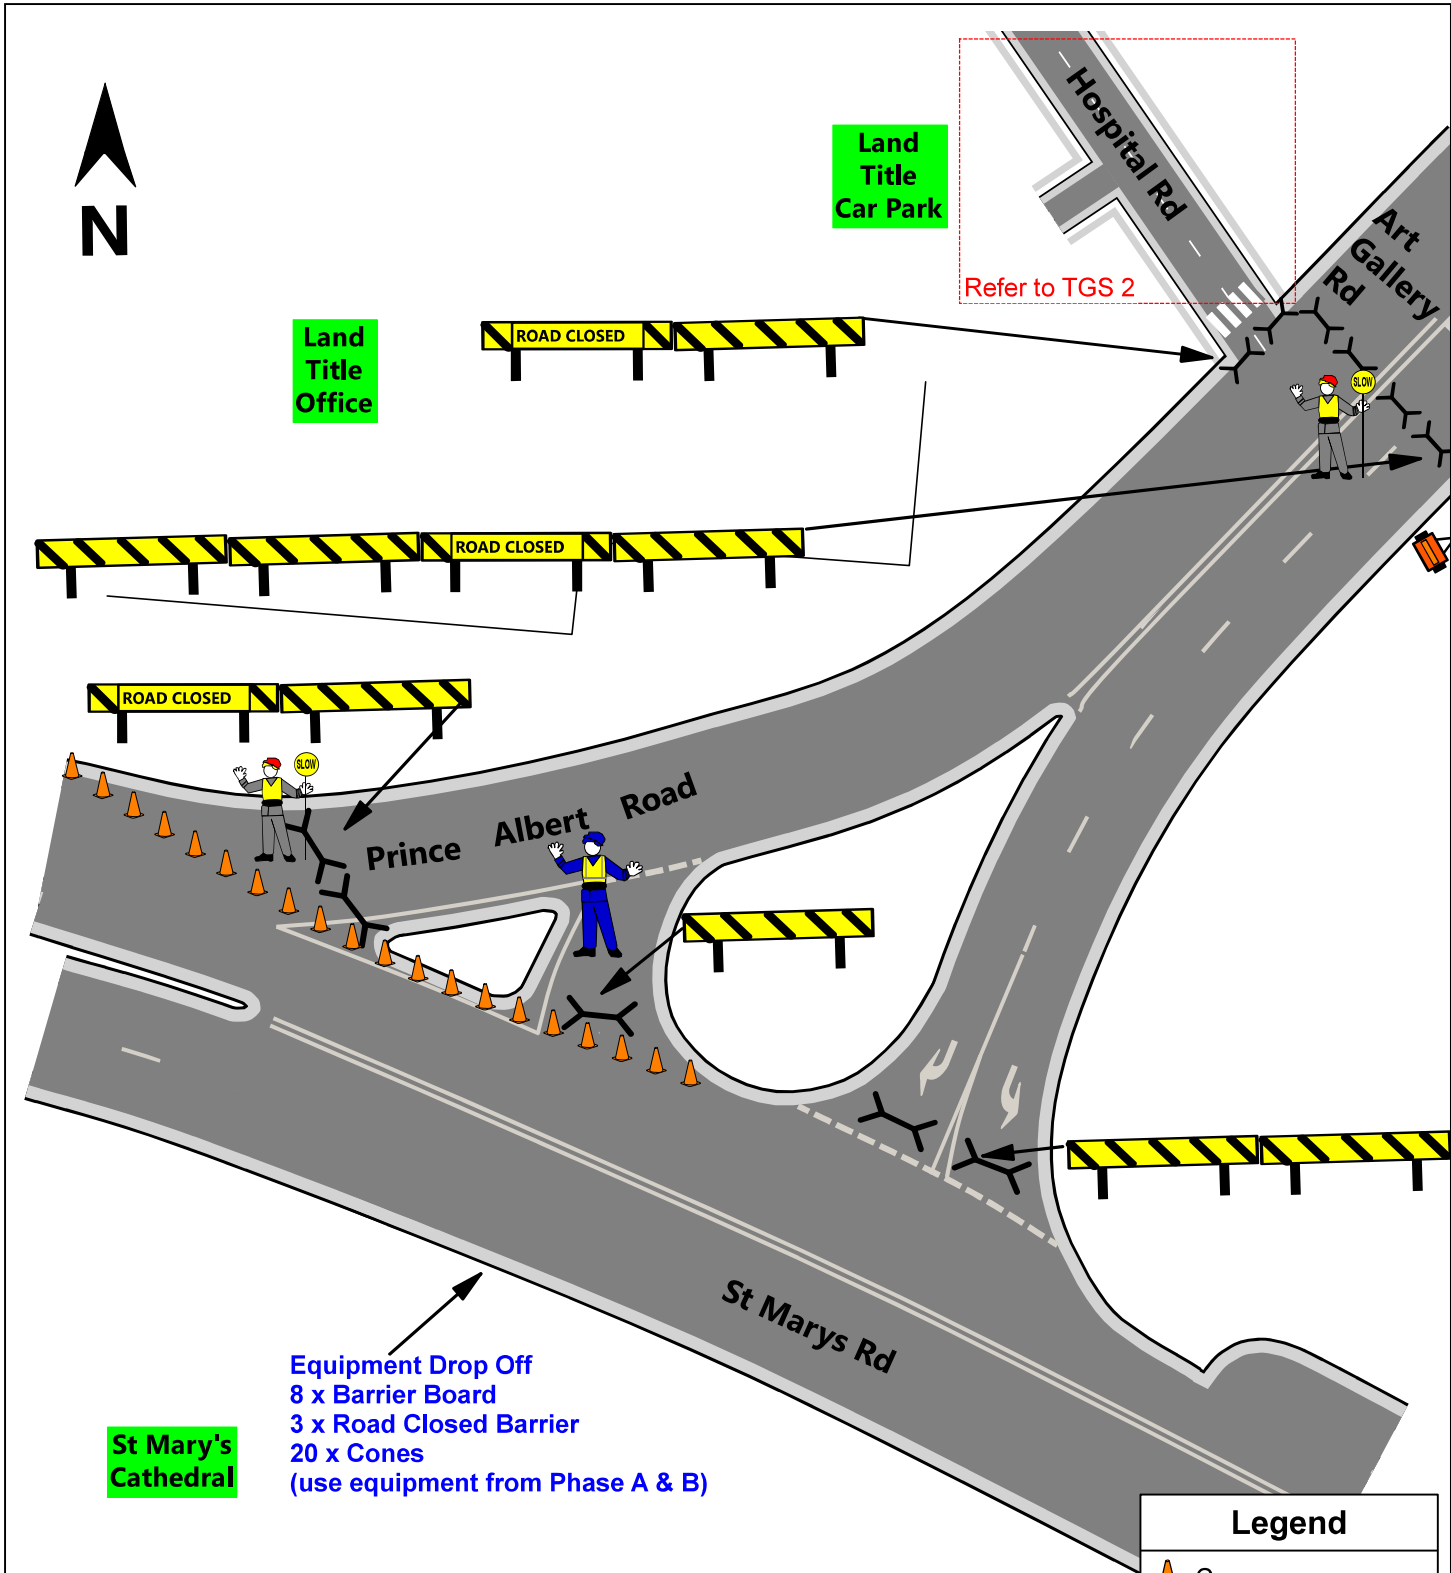

St Mary's Cathedral

Equipment Drop Off
8 x Barrier Board
3 x Road Closed Barrier
20 x Cones
(use equipment from Phase A & B)

Legend	
	Cone
	Police
	Road Closed Barrier
	Traffic Controller
	VMS

TGS No.: 1C		Closure of Prince Albert Rd at St Marys Rd, Art Gallery Rd & Hospital Rd			Sun 14 May 2023		
AGENCY	STAFF NO.	PRIMARY TASK	SECONDARY TASK	TIMES	Mother's Day Classic - SYD		
TfNSW					Date Updated:	10/02/23	
POLICE	1	Assist with road closure		1000-1200		Prepared By: Julian Sanderson Event & Sports Projects Australia Pty Ltd (ESPA) NSW Safe Work Card PWZ TMP TCT 0038206.	
TRAFFIC CONTROLLER	2	Implement RC and assist TfNSW and Police as required.		1000-1200	Scale:		Not to Scale

THIS PLAN IS THE PROPERTY OF ESPA AND IS NOT TRANSFERABLE OR TO BE COPIED OR REPRODUCED WITHOUT WRITTEN CONSENT FROM THE AUTHOR. THIS PLAN IS ONLY VALID FOR REGULATORY APPROVAL WHEN SUBMITTED BY ESPA. THIS PLAN IS FOR ONE-OFF USE ONLY FOR THE EVENT/JOB/DATE SPECIFIED.