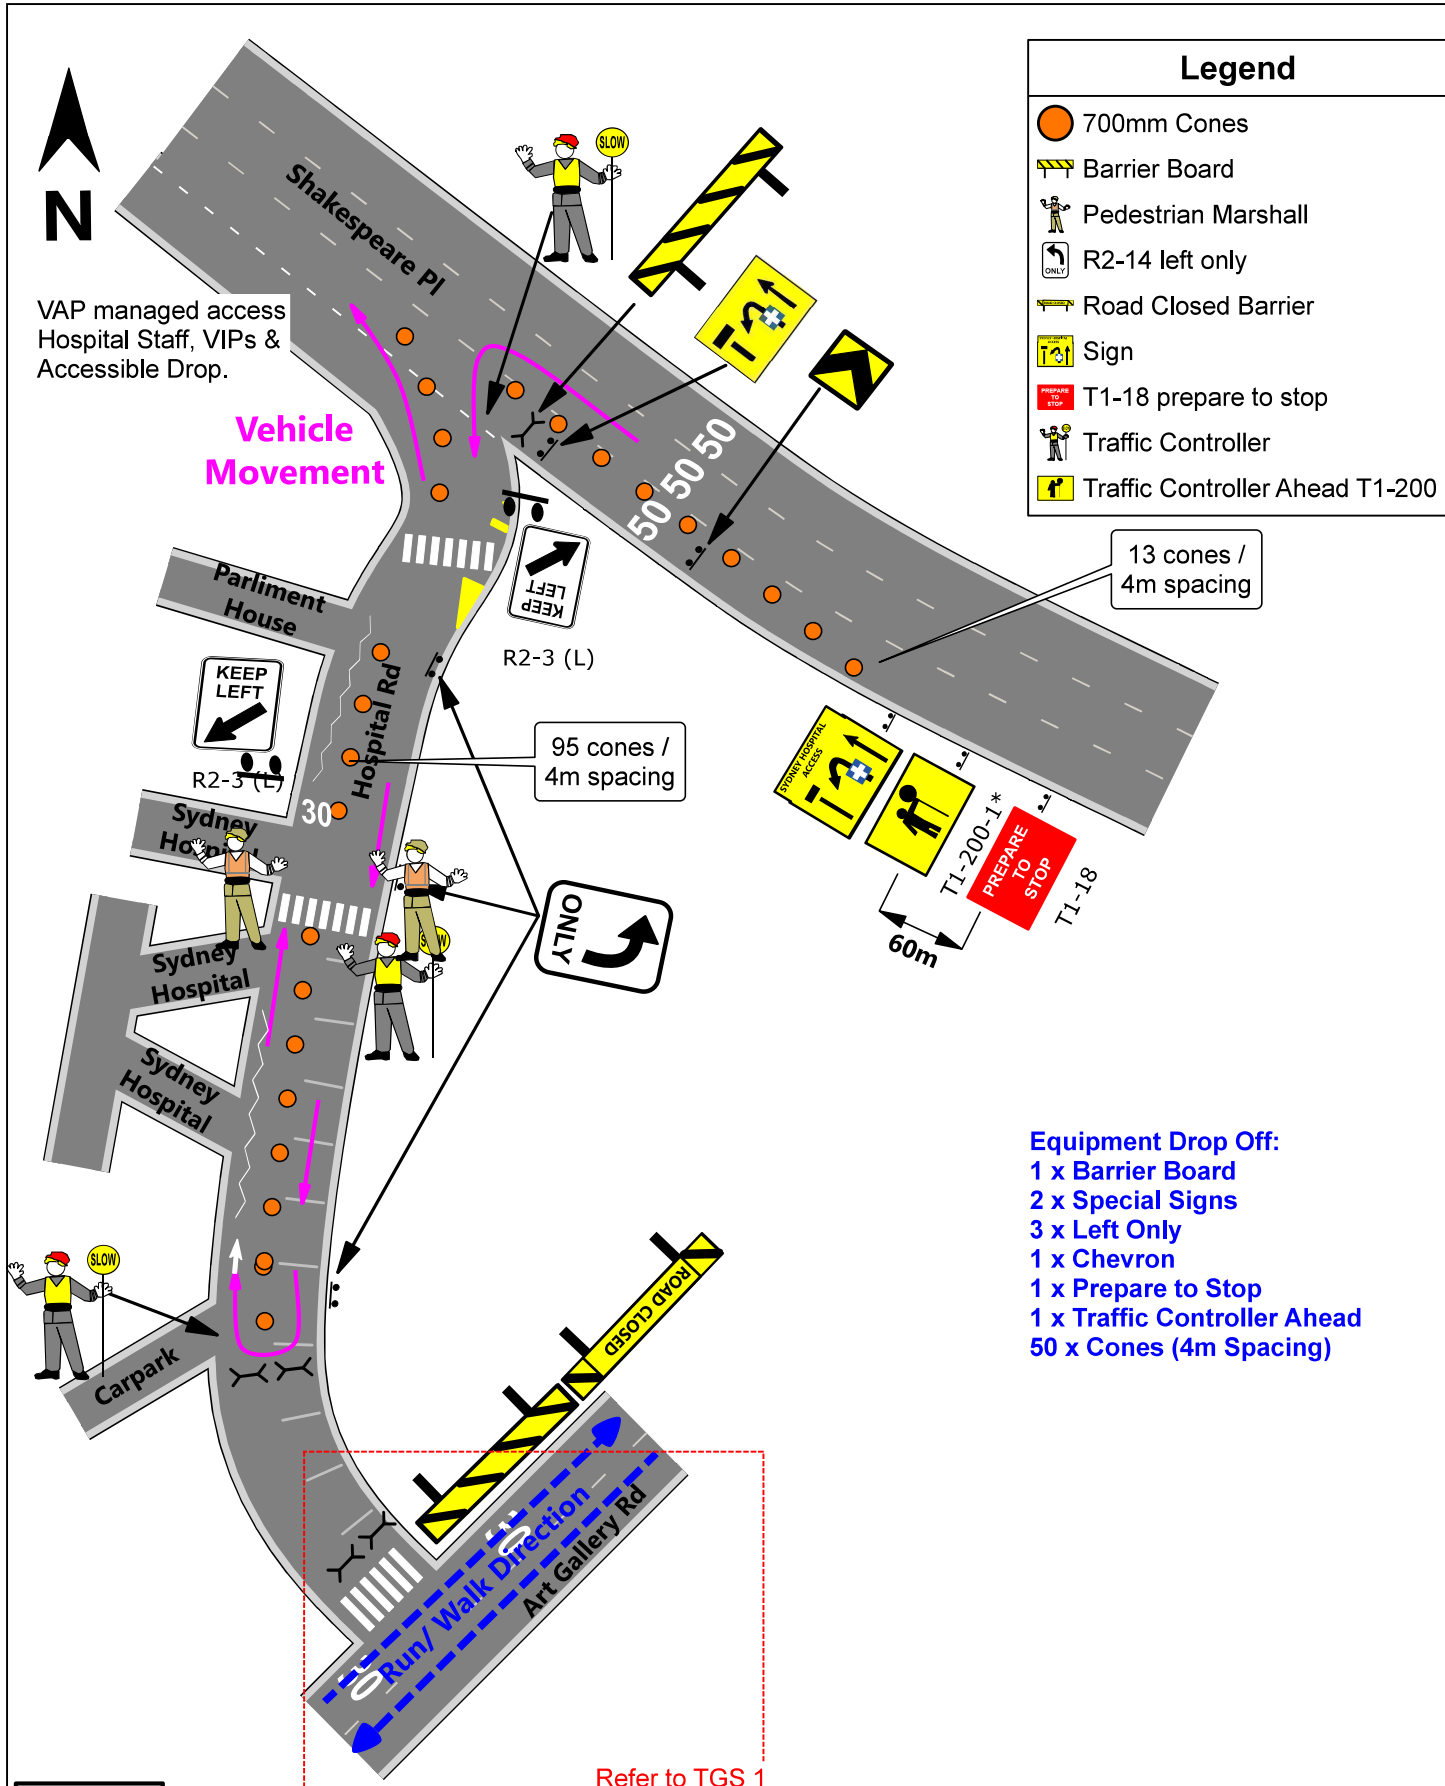

Equipment Drop Off:
 1 x Barrier Board
 2 x Special Signs
 3 x Left Only
 1 x Chevron
 1 x Prepare to Stop
 1 x Traffic Controller Ahead
 50 x Cones (4m Spacing)

Refer to TGS 1

TGS No.: 2		Closure of Hospital Rd at Art Gallery Rd, Sydney Two way on Hospital Rd from Shakespeare Pl, Sydney			Sun 14 May 2023	
AGENCY	STAFF NO.	PRIMARY TASK	SECONDARY TASK	TIMES	Mother's Day Classic - SYD	
TfNSW					Date Updated:	10/02/23
PEDESTRIAN MARSHALL	2	Assist with pedestrian movements		0500-1200		Prepared By: Julian Sanderson Event & Sports Projects Australia Pty Ltd (ESPA) NSW Safe Work Card PWZ TMP TCT 0038206.
TRAFFIC CONTROLLER	3	TC Crew to supply & setup barricades & signs	TC Crew perform Stop/Slow Traffic Control	0500-1200	Scale:	