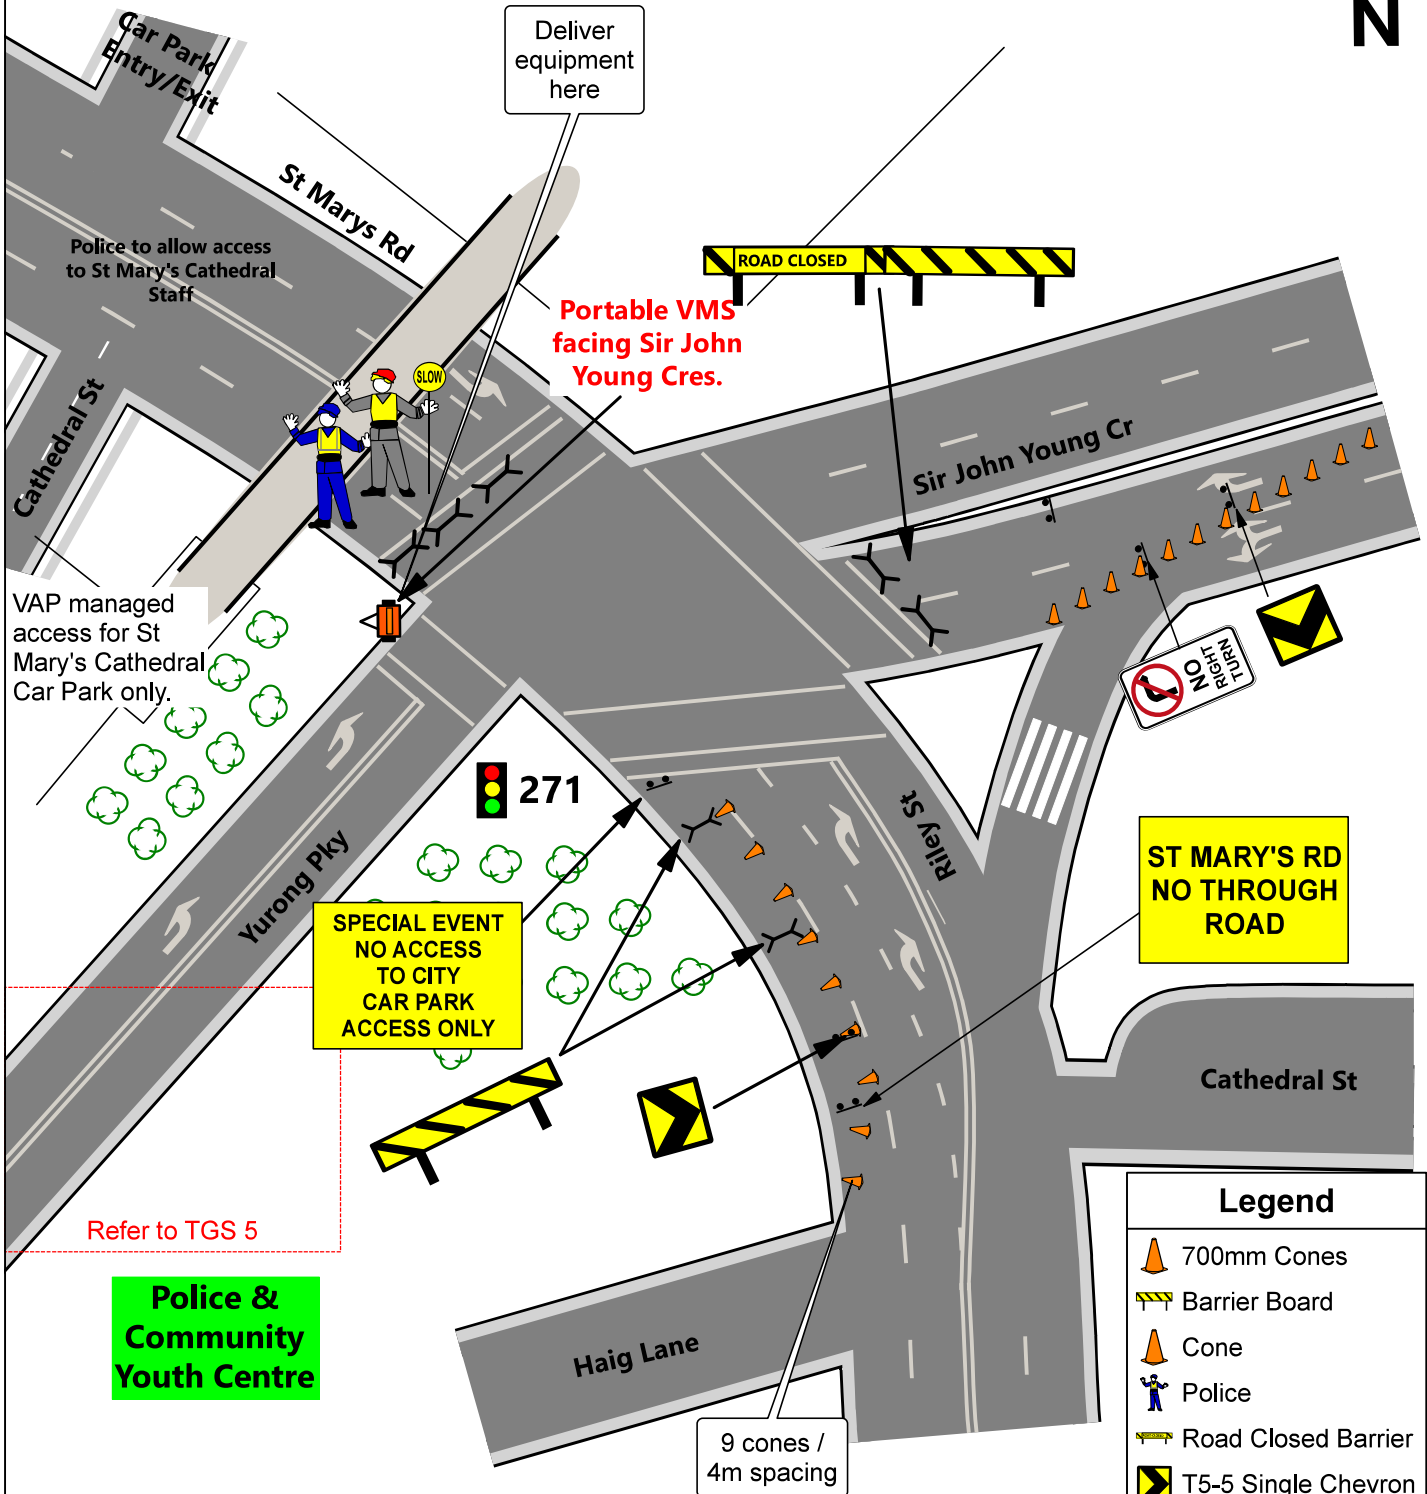

**Domain
Car Park**

CONTINGENCY

Contingency if
car park full.

Legend	
	700mm Cones
	Barrier Board
	Cone
	Police
	Road Closed Barrier
	T5-5 Single Chevron
	Traffic Controller
	VMS

TGS No.: 3B		St Marys Rd, Riley St & Sir John Young Cr, Sydney			Sun 14 May 2023		
AGENCY	STAFF NO.	PRIMARY TASK	SECONDARY TASK	TIMES	Mother's Day Classic - SYD		
TfNSW		Assist with road closures.			Date Updated:	10/02/23	Prepared By: Julian Sanderson Event & Sports Projects Australia Pty Ltd (ESPA) NSW Safe Work Card PWZ TMP TCT 0038206.
POLICE	1	Screen Vehicles, Cathedral St Carpark, & VAP only	Monitor traffic flow	RD from			
TRAFFIC CONTROLLER	1	Supply & setup barricades & signs	Monitor traffic Flow	TGS 3A	Scale:	Not to Scale	

THIS PLAN IS THE PROPERTY OF ESPA AND IS NOT TRANSFERABLE OR TO BE COPIED OR REPRODUCED WITHOUT WRITTEN CONSENT FROM THE AUTHOR. THIS PLAN IS ONLY VALID FOR REGULATORY APPROVAL WHEN SUBMITTED BY ESPA. THIS PLAN IS FOR ONE-OFF USE ONLY FOR THE EVENT/JOB/DATE SPECIFIED.