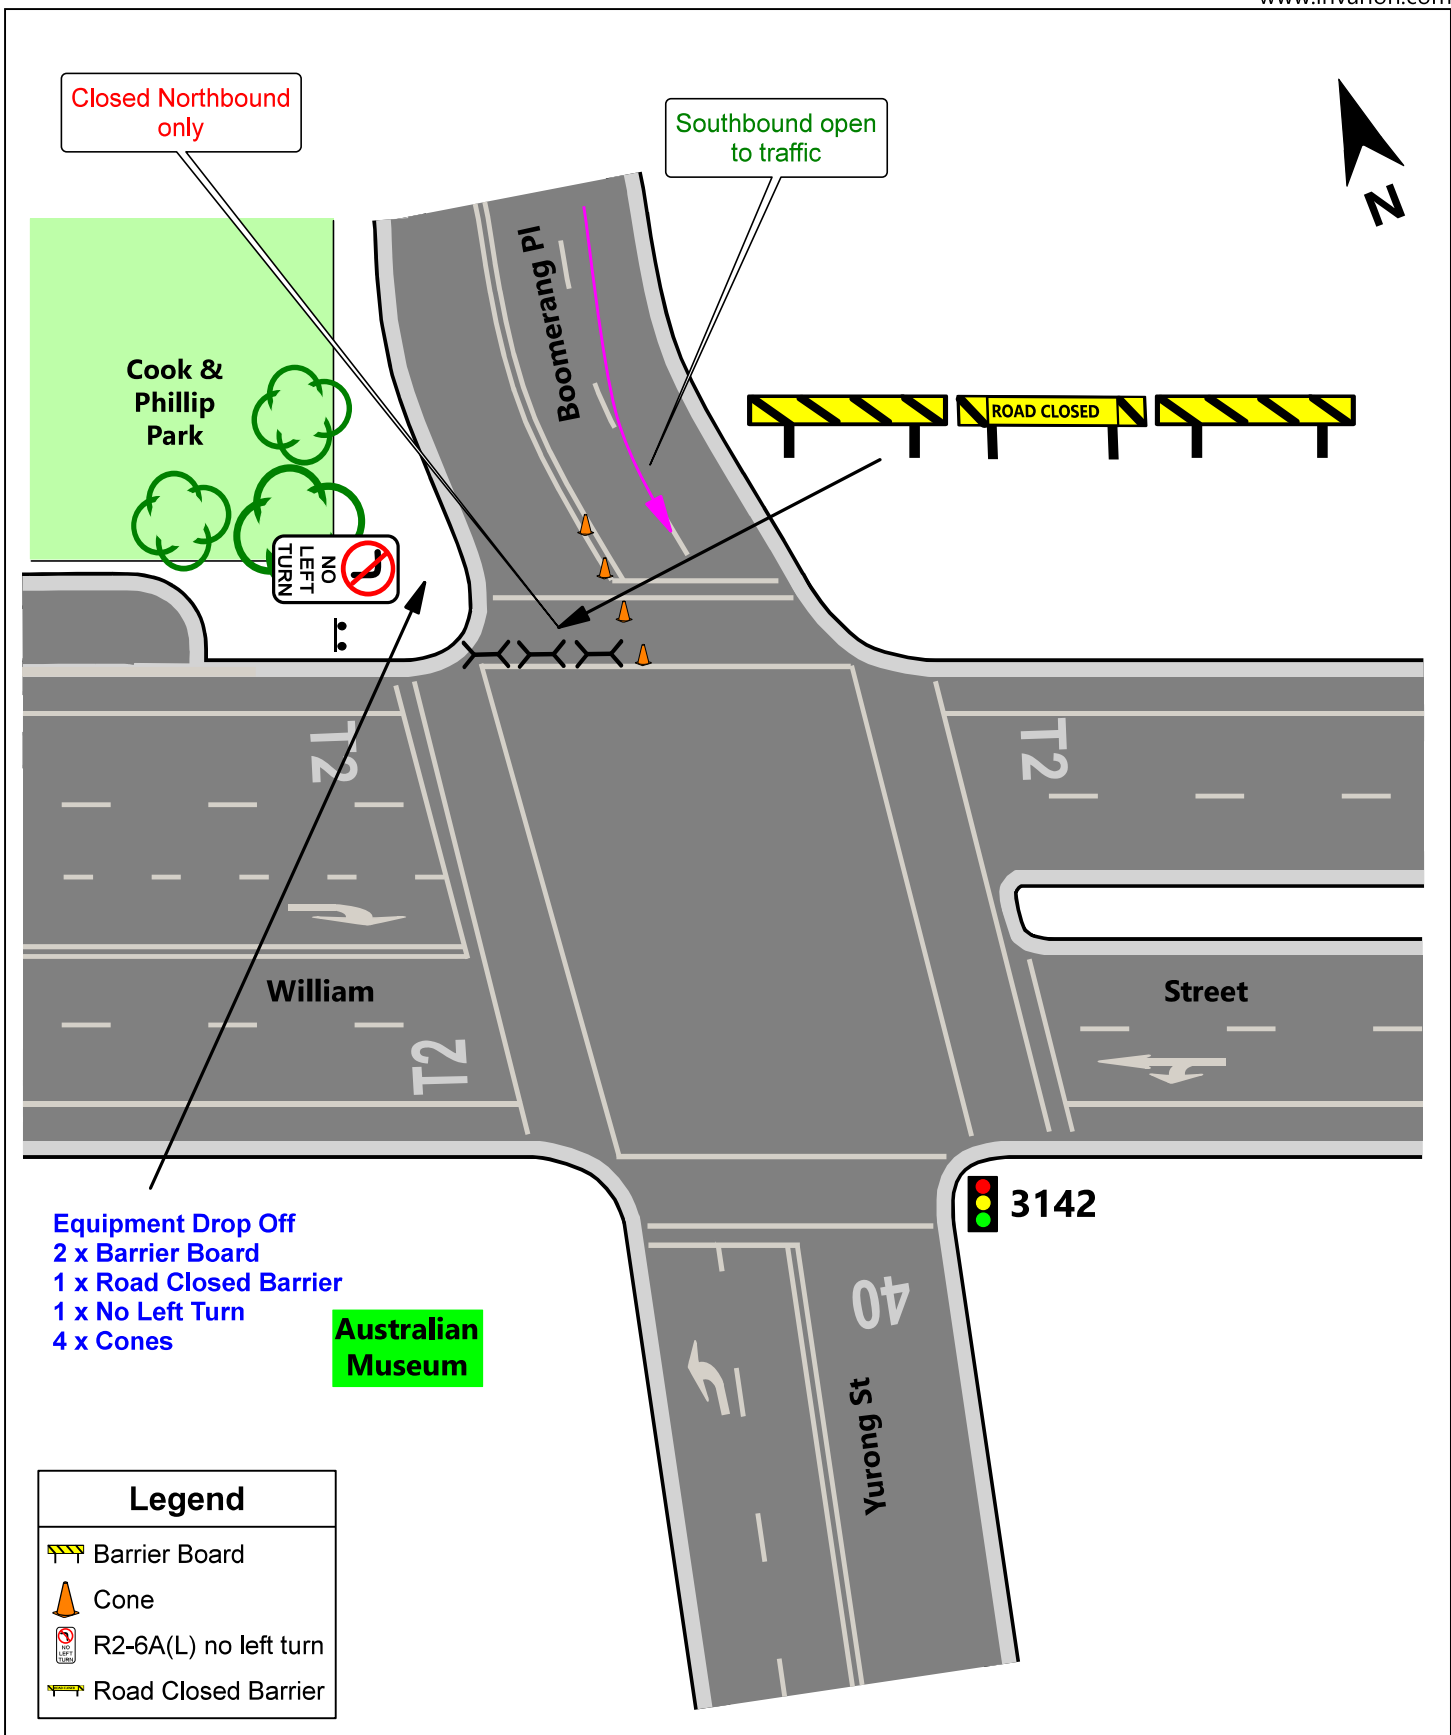

Closed Northbound only

Southbound open to traffic

Cook & Phillip Park

Boomerang Pl

ROAD CLOSED

NO LEFT TURN

William

Street

Equipment Drop Off
2 x Barrier Board
1 x Road Closed Barrier
1 x No Left Turn
4 x Cones

Australian Museum

3142

Yurong St

Legend

- Barrier Board
- Cone
- R2-6A(L) no left turn
- Road Closed Barrier

TGS No.: 5		Northbound Closure Boomerang Pl to Yurong Pkwy at William St, Sydney			Sun 14 May 2023	
AGENCY	STAFF NO.	PRIMARY TASK	SECONDARY TASK	TIMES	Mother's Day Classic - SYD	
TfNSW		Assist with road closures.			Date Updated: 10/02/23	Prepared By: Julian Sanderson Event & Sports Projects Australia Pty Ltd (ESPA) NSW Safe Work Card PWZ TMP TCT 0038206.
POLICE						
TRAFFIC CONTROLLER		Implement Road Closure & Install Signs		0600-1000	Scale: Not to Scale	

THIS PLAN IS THE PROPERTY OF ESPA AND IS NOT TRANSFERABLE OR TO BE COPIED OR REPRODUCED WITHOUT WRITTEN CONSENT FROM THE AUTHOR. THIS PLAN IS ONLY VALID FOR REGULATORY APPROVAL WHEN SUBMITTED BY ESPA. THIS PLAN IS FOR ONE-OFF USE ONLY FOR THE EVENT/JOB/DATE SPECIFIED.